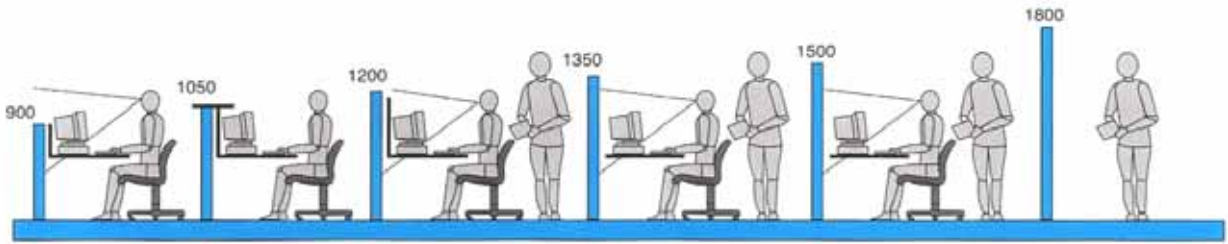

Hanging Cabinet

Round Coffee Table

Hanging Open Shelf

* Subject to availability

OPEN PLAN SYSTEM – Workstation

OPEN PLAN SYSTEM – STANDARD PARTITION SPECIFICATIONS

FULL BOARD C/W CENTRE TRUNKING

HALFGLOSS C/W CENTRE TRUNKING

FULL BOARD C/W BOTTOM TRUNKING

HALF GLASS C/W BOTTOM TRUNKING

FULL BOARD W/O WIRE TRUNKING

HALF GLASS W/O WIRE TRUNKING

FULL BOARD CURVE W/O WIRE TRUNKING

CORNER POLE

TEE POLE

SQUARE POLE