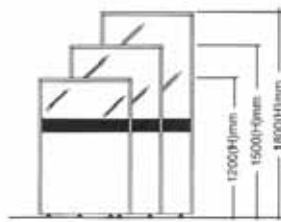

Hanging Cabinet

Round Coffee Table

Hanging Open Shelf

* Subject to availability

OPEN PLAN SYSTEM – Workstation

OPEN PLAN SYSTEM – STANDARD PARTITION SPECIFICATIONS

FULL BOARD C/W CENTRE TRUNKING

HALFGLOSS C/W CENTRE TRUNKING

FULL BOARD C/W BOTTOM TRUNKING

HALF GLASS C/W BOTTOM TRUNKING

FULL BOARD W/O WIRE TRUNKING

HALF GLASS W/O WIRE TRUNKING

FULL BOARD CURVE W/O WIRE TRUNKING

CORNER POLE

TEE POLE

SQUARE POLE