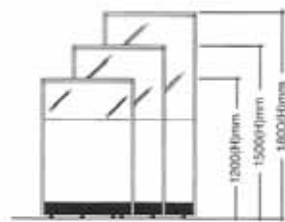

Hanging Cabinet

Round Coffee Table

Hanging Open Shelf

* Subject to availability

OPEN PLAN SYSTEM – Workstation

OPEN PLAN SYSTEM – STANDARD PARTITION SPECIFICATIONS

FULL BOARD C/W CENTRE TRUNKING

HALFGLOSS C/W CENTRE TRUNKING

FULL BOARD C/W BOTTOM TRUNKING

HALF GLASS C/W BOTTOM TRUNKING

FULL BOARD W/O WIRE TRUNKING

HALF GLASS W/O WIRE TRUNKING

FULL BOARD CURVE W/O WIRE TRUNKING

CORNER POLE

TEE POLE

SQUARE POLE