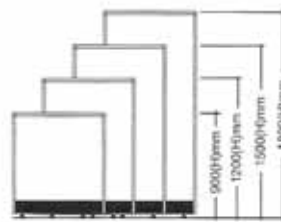

Hanging Cabinet

Round Coffee Table

Hanging Open Shelf

* Subject to availability

OPEN PLAN SYSTEM – Workstation

OPEN PLAN SYSTEM – STANDARD PARTITION SPECIFICATIONS

FULL BOARD C/W CENTRE TRUNKING

HALFGLOSS C/W CENTRE TRUNKING

FULL BOARD C/W BOTTOM TRUNKING

HALF GLASS C/W BOTTOM TRUNKING

FULL BOARD W/O WIRE TRUNKING

HALF GLASS W/O WIRE TRUNKING

FULL BOARD CURVE W/O WIRE TRUNKING

CORNER POLE

TEE POLE

SQUARE POLE