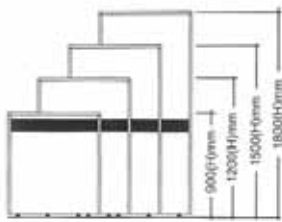

Hanging Cabinet

Round Coffee Table

Hanging Open Shelf

* Subject to availability

OPEN PLAN SYSTEM – Workstation

OPEN PLAN SYSTEM – STANDARD PARTITION SPECIFICATIONS

FULL BOARD C/W CENTRE TRUNKING

HALFGLOSS C/W CENTRE TRUNKING

FULL BOARD C/W BOTTOM TRUNKING

HALF GLASS C/W BOTTOM TRUNKING

FULL BOARD W/O WIRE TRUNKING

HALF GLASS W/O WIRE TRUNKING

FULL BOARD CURVE W/O WIRE TRUNKING

CORNER POLE

TEE POLE

SQUARE POLE